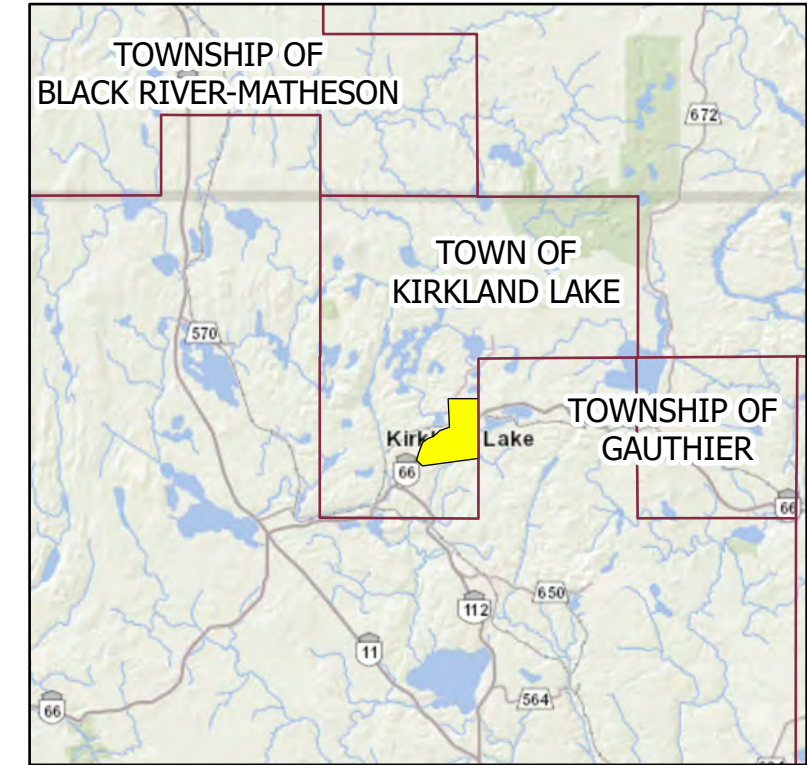

# DRAO Activation Area, Kirkland Lake 2024

## Legend

- Municipal Boundary
- Program activation area for the Town of Kirkland Lake

The information displayed on the base map has been compiled from various sources, may not accurately reflect the area affected by the disaster and may not be to scale. The contents of this map may be changed at any time without notice. The Province of Ontario assumes no responsibility or liability for any consequences of any use of this map.