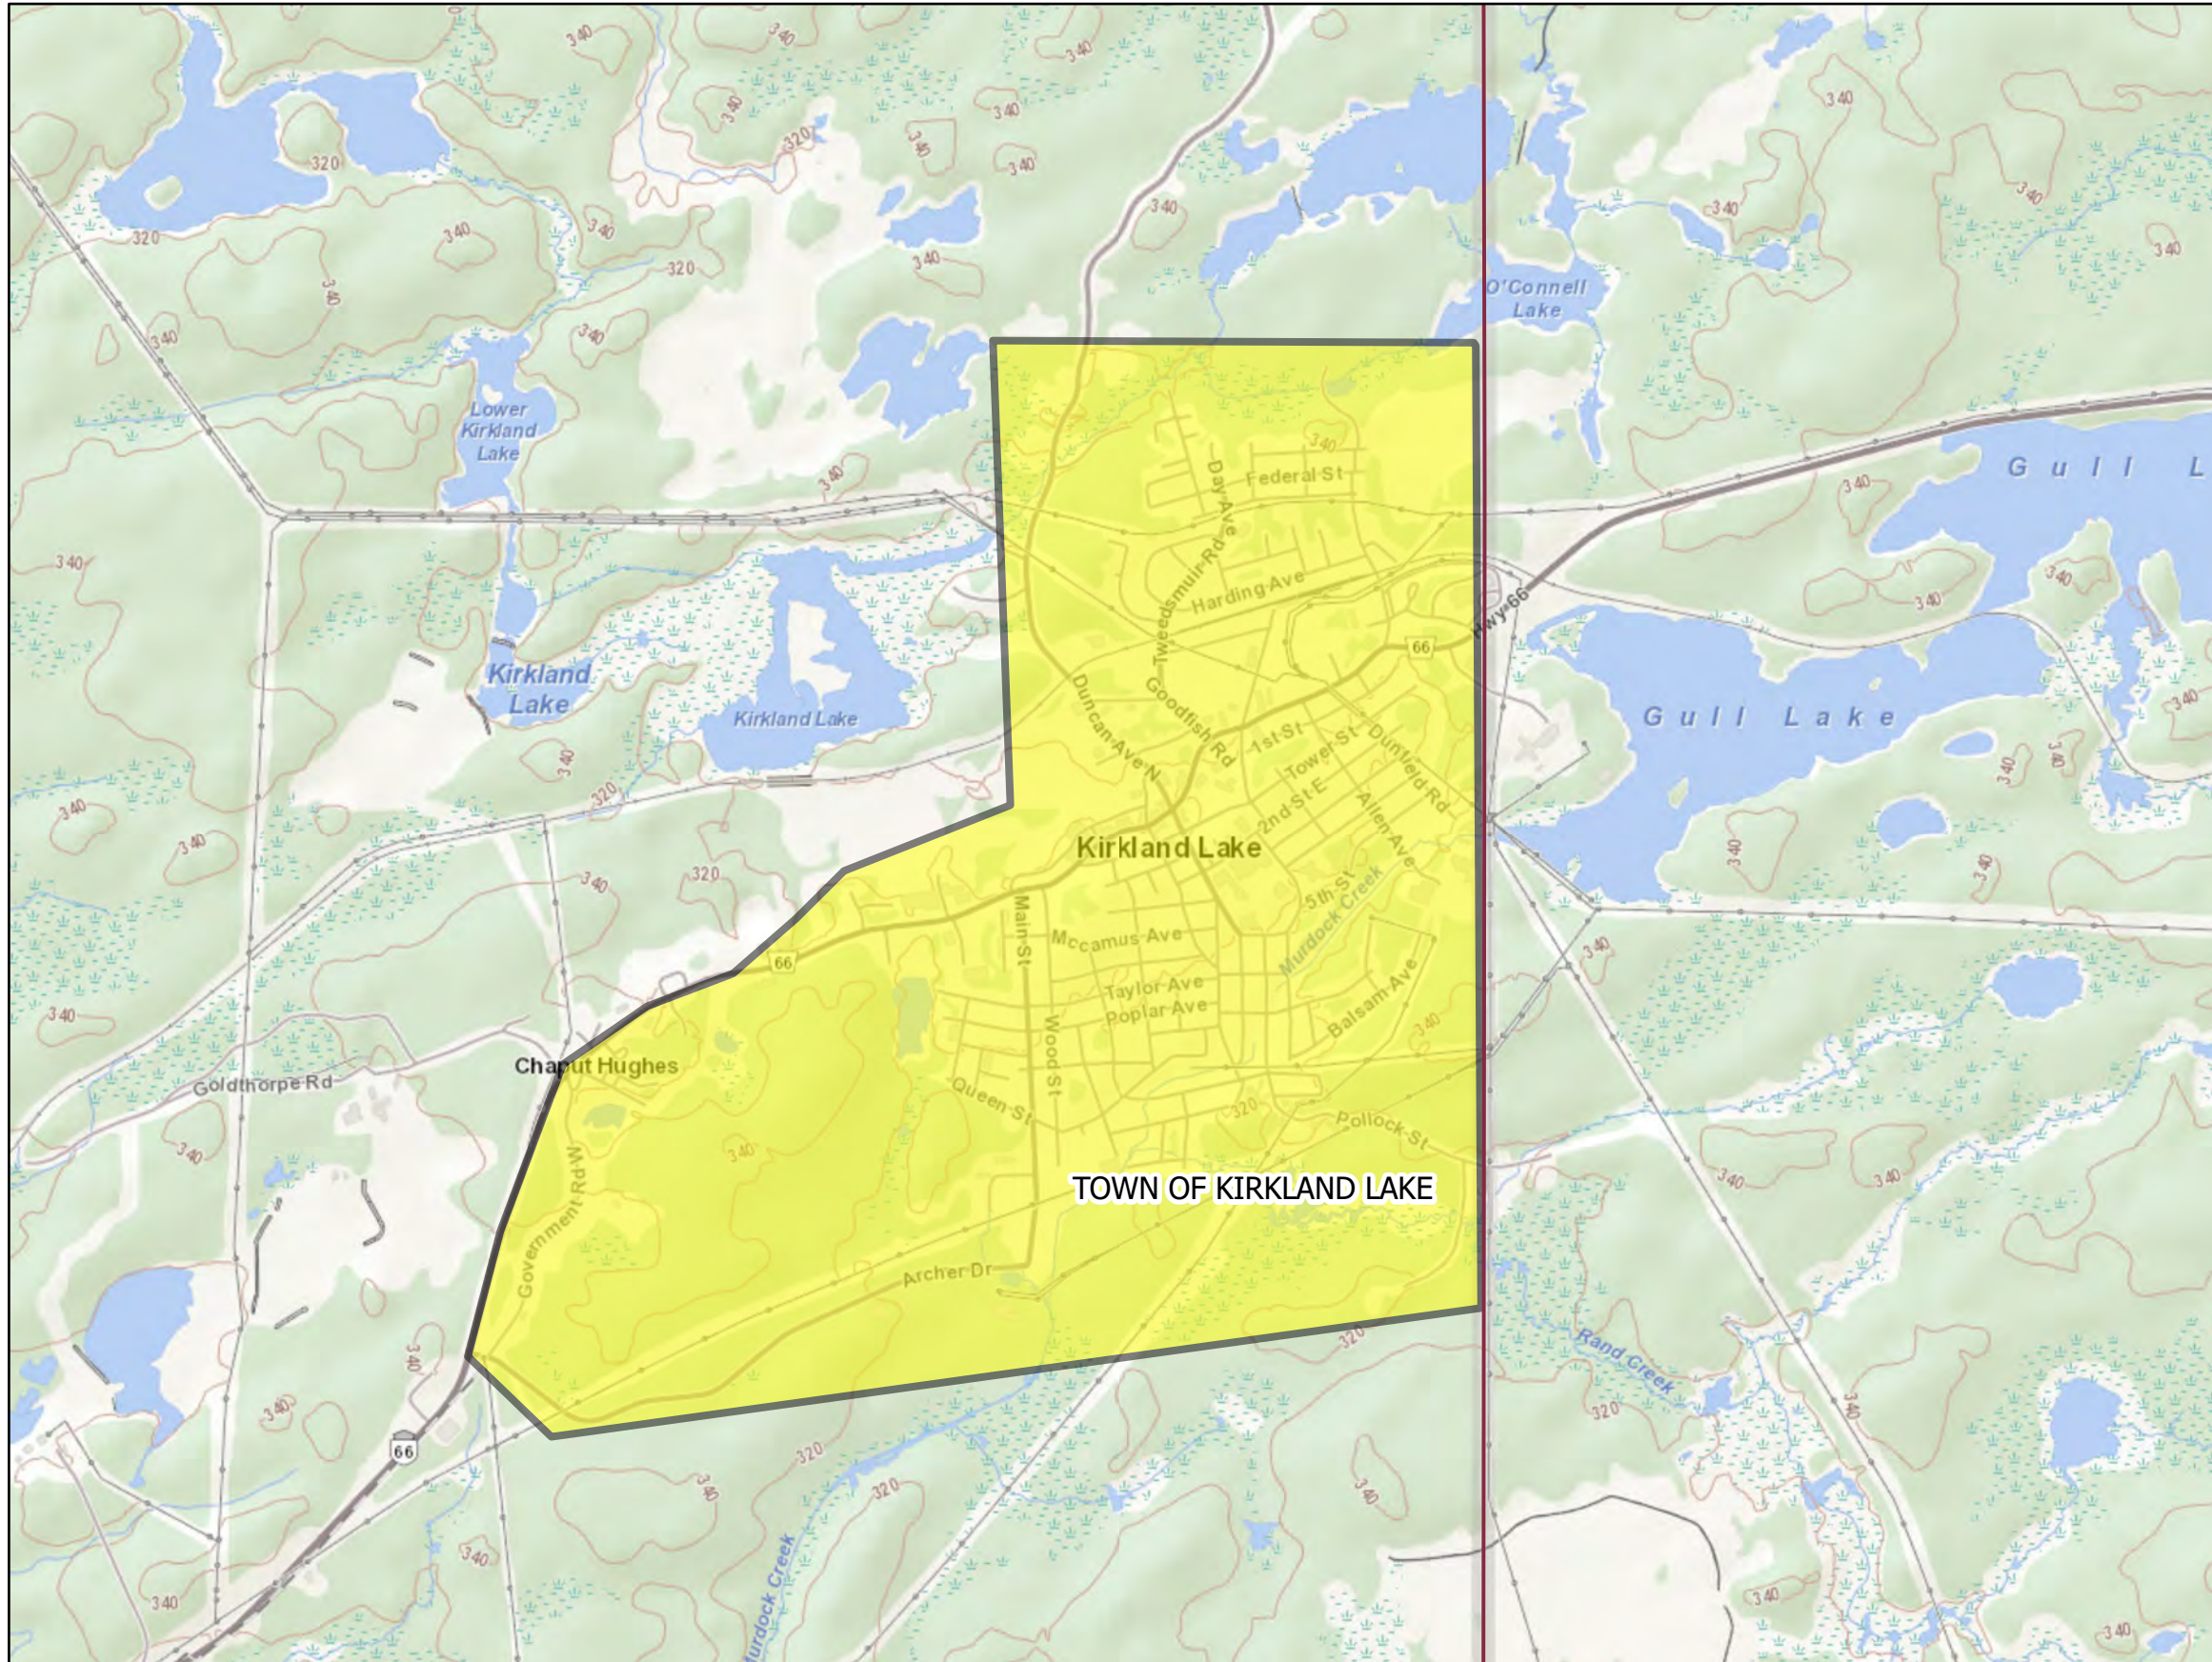

# DRAO Activation Area, Kirkland Lake 2024

## Legend

- Municipal Boundary
- Program activation area for the Town of Kirkland Lake

The information displayed on the base map has been compiled from various sources, may not accurately reflect the area affected by the disaster and may not be to scale. The contents of this map may be changed at any time without notice. The Province of Ontario assumes no responsibility or liability for any consequences of any use of this map.