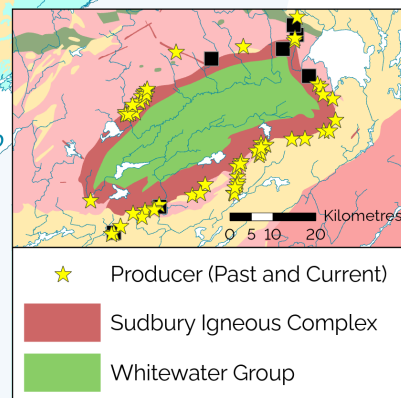

- Producer (Past and Current)
- Sudbury Igneous Complex
- Whitewater Group

All monetary values are in Canadian dollars.
This information is accurate to May 25, 2026

Printed in Ontario, Canada on recycled paper.
© Queen's Printer for Ontario, 2026.

For more information about Ontario's mineral resources:

Ontario.ca/MineralSector

mineralsinfo@ontario.ca

+1 888 415-9845