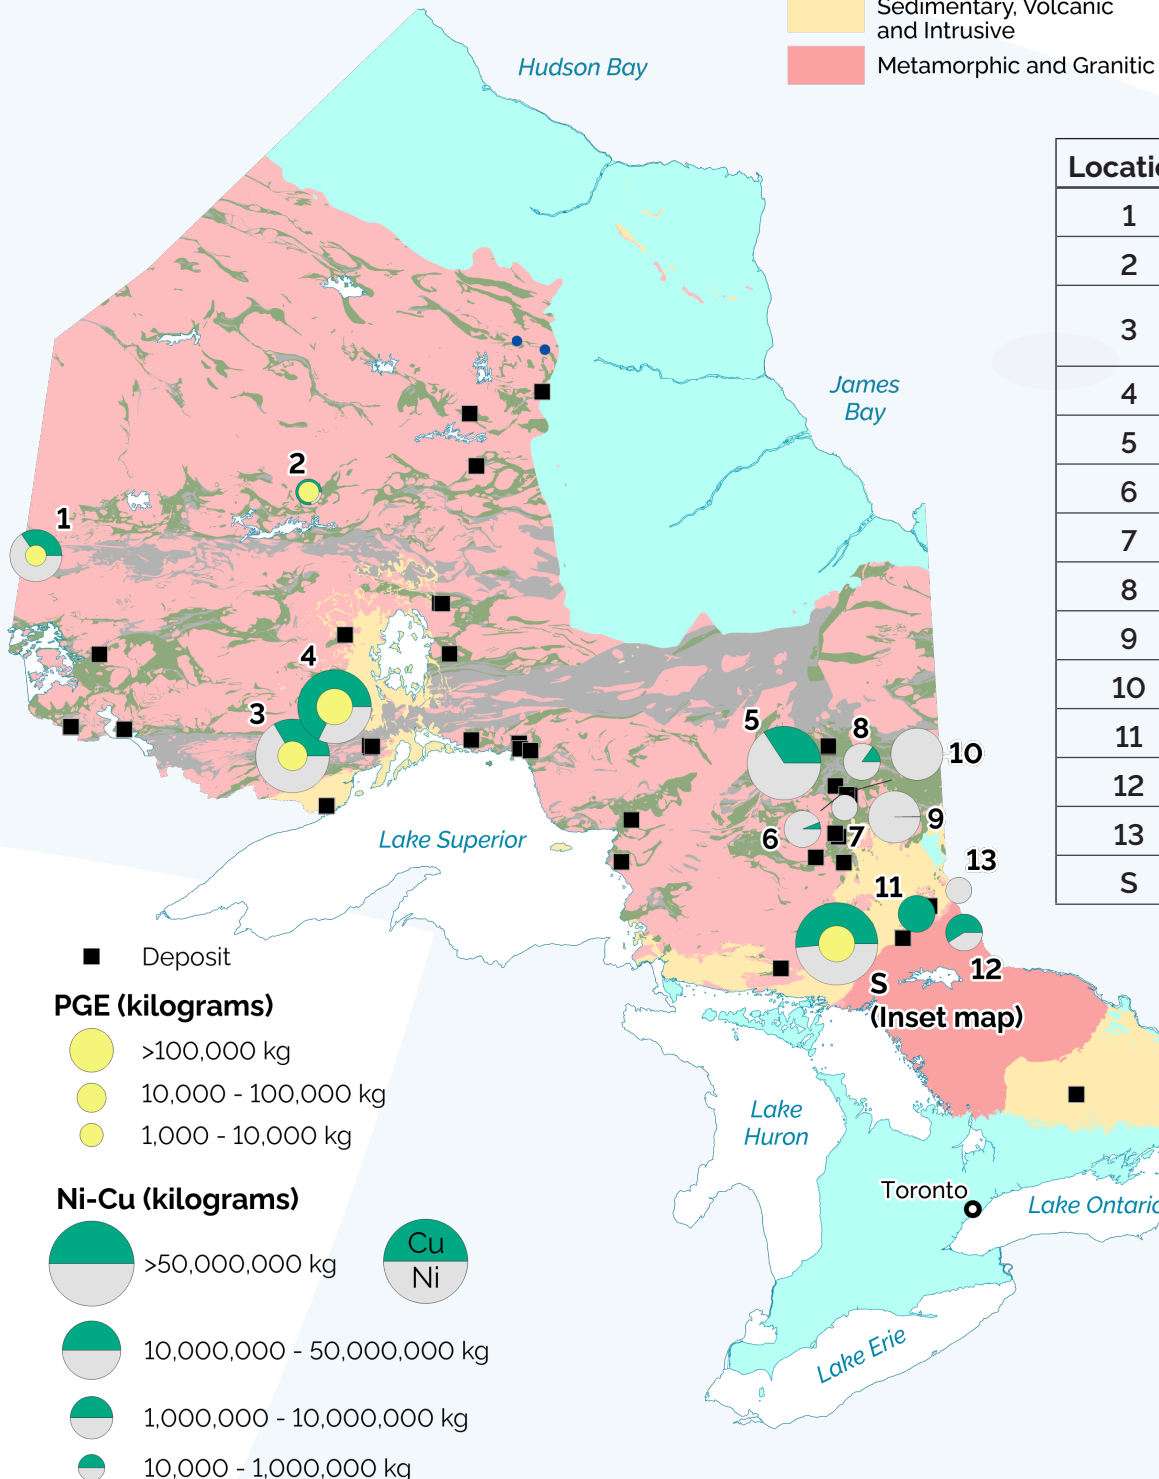

Nickel Copper Platinum group elements (Ni-Cu-PGE)

Nickel (Ni)

In 2025, Ontario mines produced 42,965 tonnes of nickel, which were shipped at a market value of \$1,131 million. This represents 33% of Canada's nickel production by value.

Nickel is an important metal used in the manufacturing of stainless steel, high-strength alloys, aerospace components and construction materials.

Copper (Cu)

In 2025, Ontario mines produced 88,959 tonnes of copper, which were shipped at a market value of \$1,008 million. This represents 22% of Canada's copper production by value.

Ni-Cu-PGE in Ontario

Paleozoic

Sedimentary

Proterozoic

Sedimentary, Volcanic and Intrusive

Metamorphic and Granitic

Archean

Granitoid

Sedimentary

Volcanic (Greenstone)

Location	Name
1	Gordon Lake Mine
2	Thierry Mine
3	Shebandowan (INCO Mine)
4	Lac Des Iles Mine
5	Montcalm Mine
6	Redstone Mine
7	Texmont Mine
8	Alexo Mine
9	McWatters Mine
10	Aurora South
11	Temagami Copper Mine
12	Kanichee Mine
13	Keely-Frontier Mine
S	Sudbury Camp